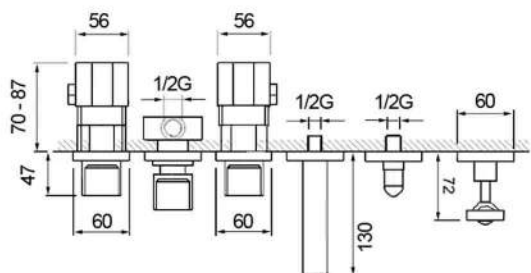

TORINO WALL MOUNTED BATH FILLER WITH SHOWER ATTACHMENT

FRONT VIEW

GENERAL INFO

HEIGHT	60MM (EXCLUDING HANDHELD)
WIDTH	450MM (MINIMUM RECOMMENDED)
DEPTH	130MM*
HANDHELD SHOWER	INCLUDED
FINISH	CHROME ON BRASS
GUARANTEE	5 YEARS
OTHER FINISHES	GOLD** NICKEL**

* TO END OF SPOUT
** OTHER FINISHES AVAILABLE TO SPECIAL ORDER

TOP VIEW

TORINO COLLECTION