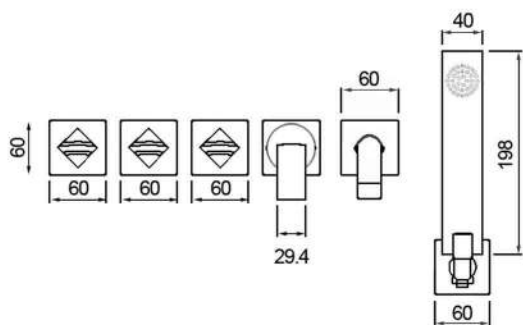

TORINO WALL MOUNTED BATH FILLER WITH SHOWER ATTACHMENT

FRONT VIEW

GENERAL INFO

HEIGHT	60MM (EXCLUDING HANDHELD)
WIDTH	450MM (MINIMUM RECOMMENDED)
DEPTH	130MM*
HANDHELD SHOWER	INCLUDED
FINISH	CHROME ON BRASS
GUARANTEE	5 YEARS
OTHER FINISHES	GOLD** NICKEL**